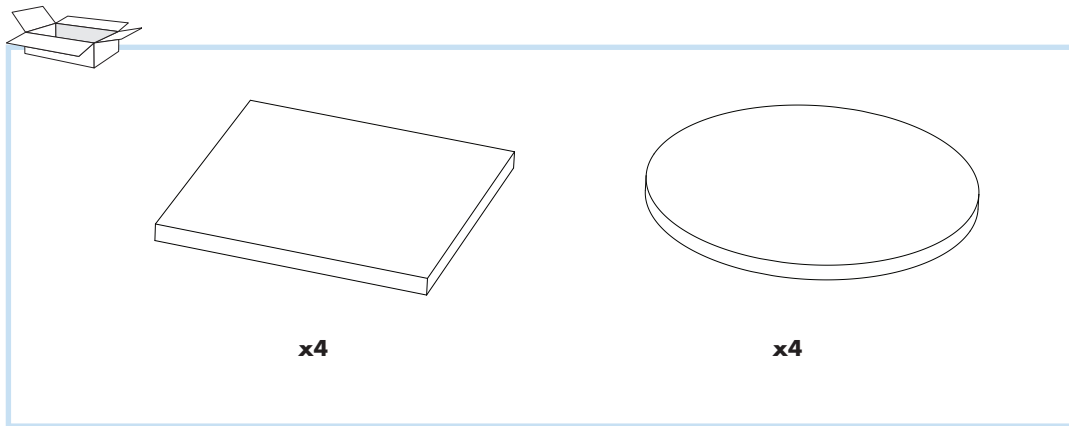

Akusto One SQ

M371/372

© Ecophon Group

- 1. Ecophon Akusto One SQ
600x600
1200x600
1200x300
Ø 600
Ø 800
Ø 1200

- 2. Connect One trim

- 3. Connect Absorber anchor one

- 4. Connect One hook fixing

- 5. Connect One fixing

4a

4b

9

Ø 600
Ø 800
Ø 1200

10