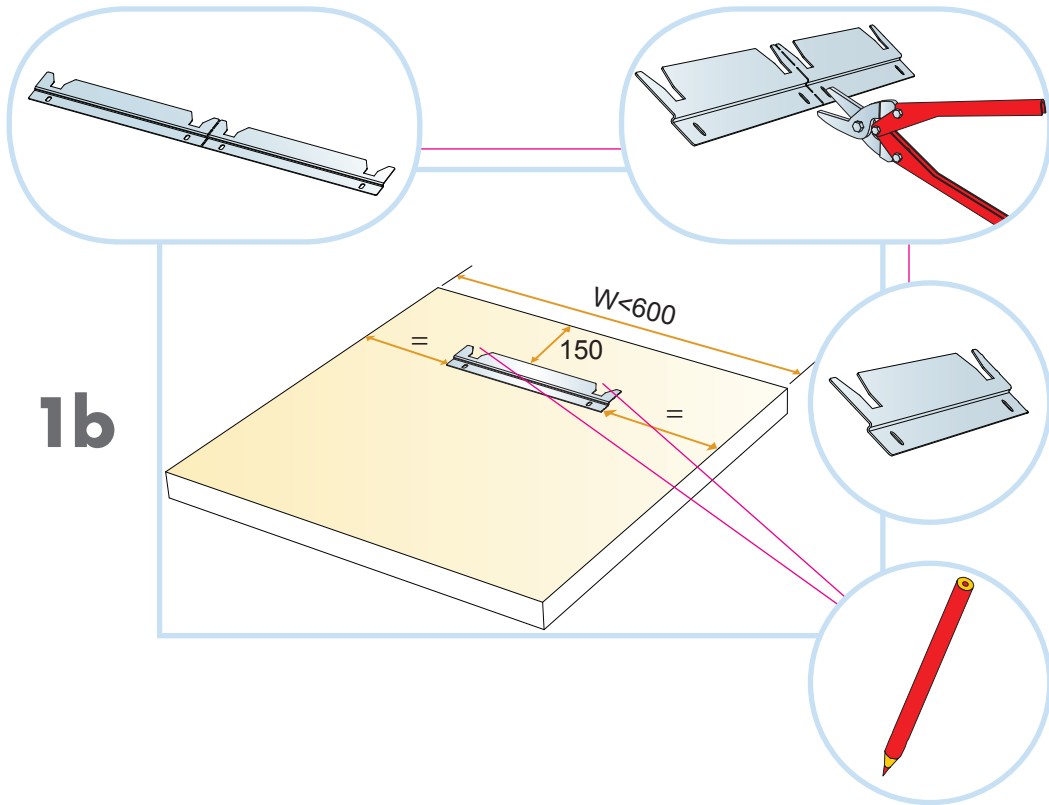

Akusto One SQ

M371/372

© Ecophon Group

- 1. Ecophon Akusto One SQ
600x600
1200x600
1200x300
Ø 600
Ø 800
Ø 1200

- 2. Connect One trim

- 3. Connect Absorber anchor one

- 4. Connect One hook fixing

- 5. Connect One fixing

Alt 1

→ 1-5

Alt 2

→ 6-7

Alt 3

→ 8

1a

1b

4a

4b

9

Ø 600
Ø 800
Ø 1200

10