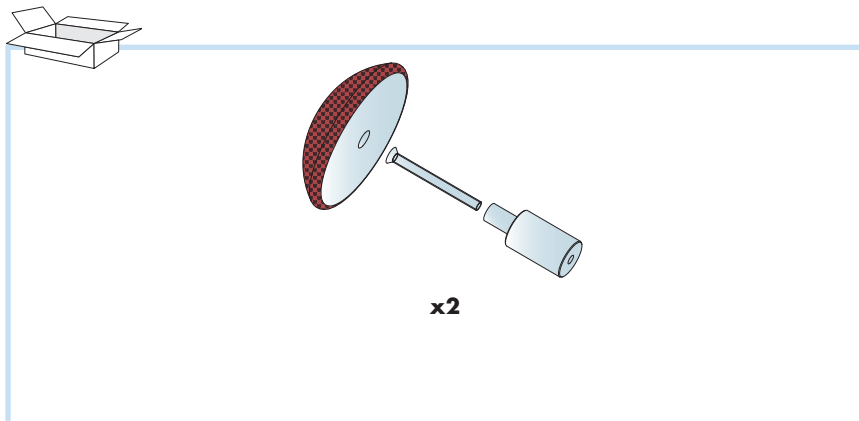

Alt 1

→ 1-5

Alt 2

→ 6-7

Alt 3

→ 8