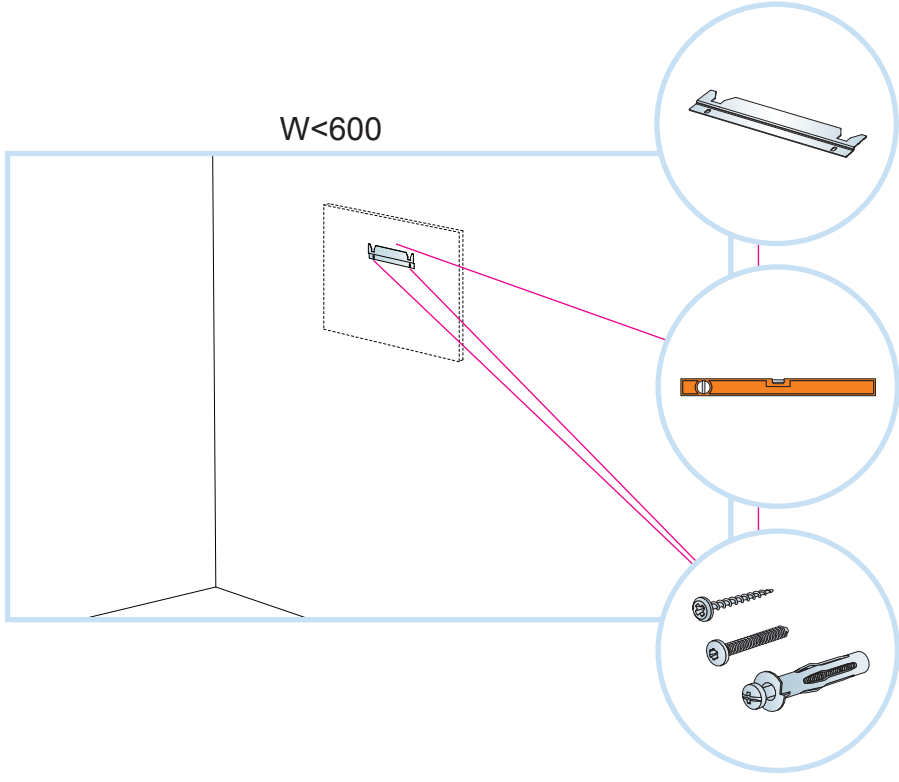

Akusto One SQ

M371/372

© Ecophon Group

- 1. Ecophon Akusto One SQ
600x600
1200x600
1200x300
Ø 600
Ø 800
Ø 1200

- 2. Connect One trim

- 3. Connect Absorber anchor one

- 4. Connect One hook fixing

- 5. Connect One fixing

Alt 1

→ 1-5

Alt 2

→ 6-7

Alt 3

→ 8

1a

1b

4a

4b

9

Ø 600
Ø 800
Ø 1200

10