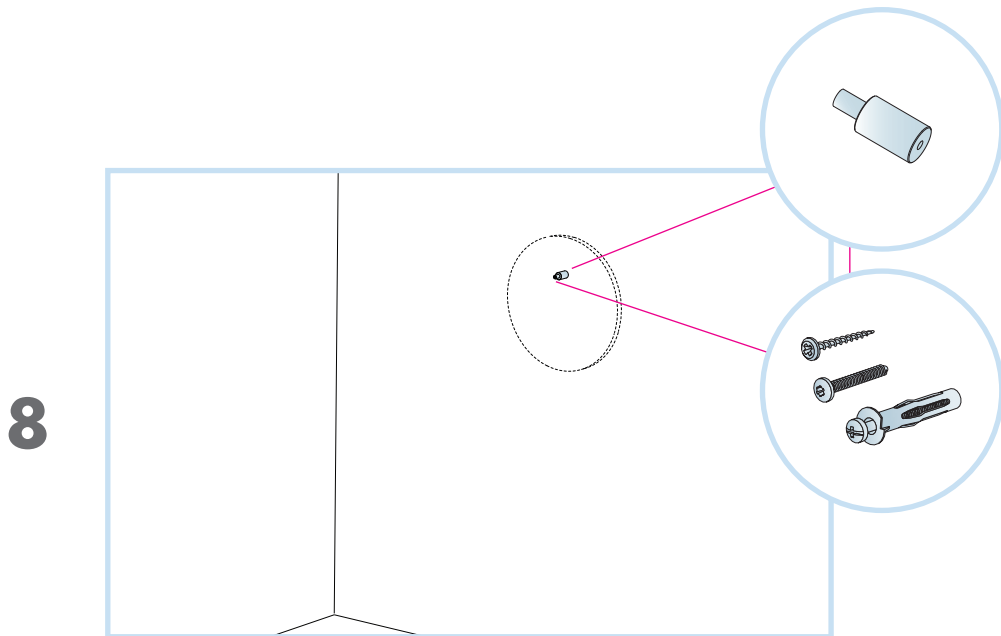

Akusto One SQ

M371/372

© Ecophon Group

- 1. Ecophon Akusto One SQ
600x600
1200x600
1200x300
Ø 600
Ø 800
Ø 1200

- 2. Connect One trim

- 3. Connect Absorber anchor one

- 4. Connect One hook fixing

- 5. Connect One fixing

Alt 1

→ 1-5

Alt 2

→ 6-7

Alt 3

→ 8

1a

1b

4a

4b

9

Ø 600
Ø 800
Ø 1200

10