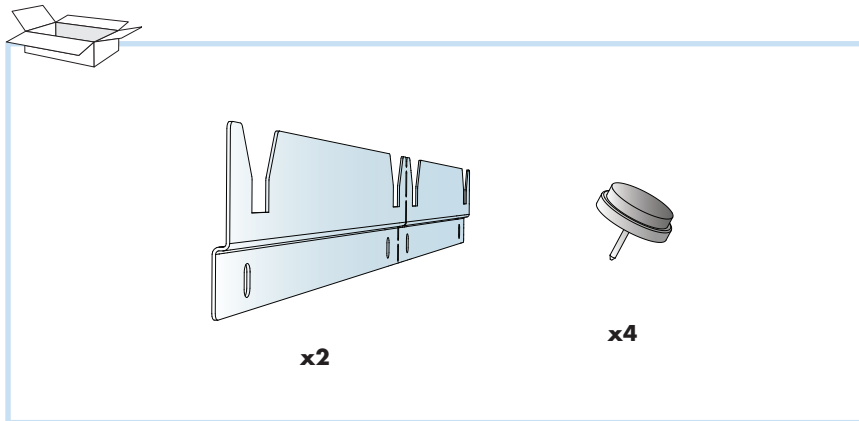

Alt 1

→ 1-5

Alt 2

→ 6-7

Alt 3

→ 8