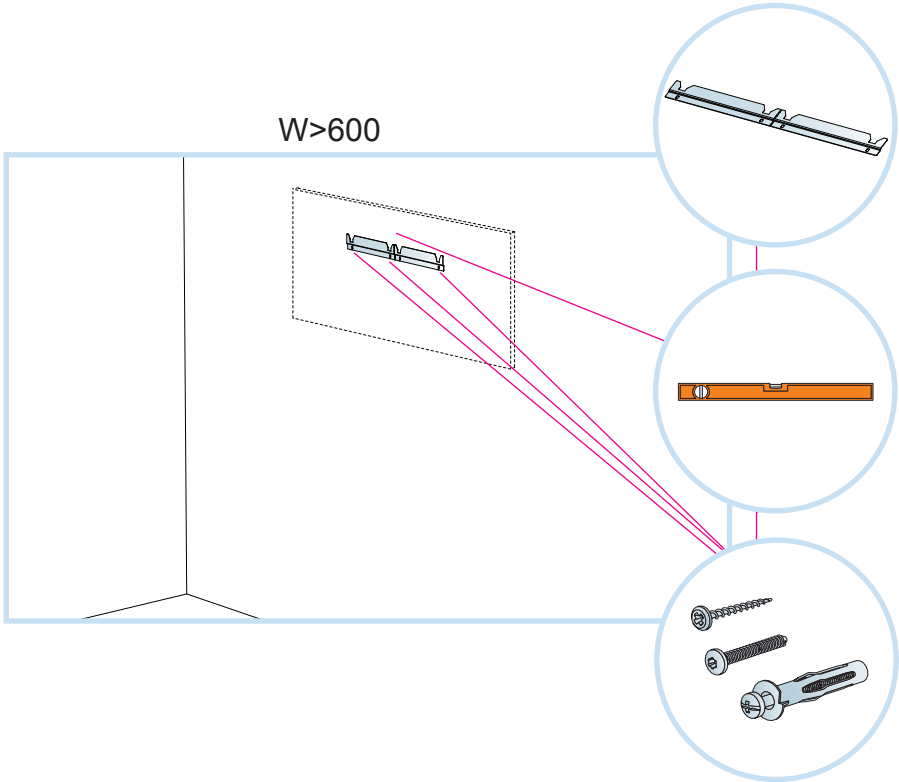

Akusto One SQ

M371/372

© Ecophon Group

- 1. Ecophon Akusto One SQ
600x600
1200x600
1200x300
Ø 600
Ø 800
Ø 1200

- 2. Connect One trim

- 3. Connect Absorber anchor one

- 4. Connect One hook fixing

- 5. Connect One fixing

Alt 1

→ 1-5

Alt 2

→ 6-7

Alt 3

→ 8

1a

1b

4a

4b

9

Ø 600
Ø 800
Ø 1200

10