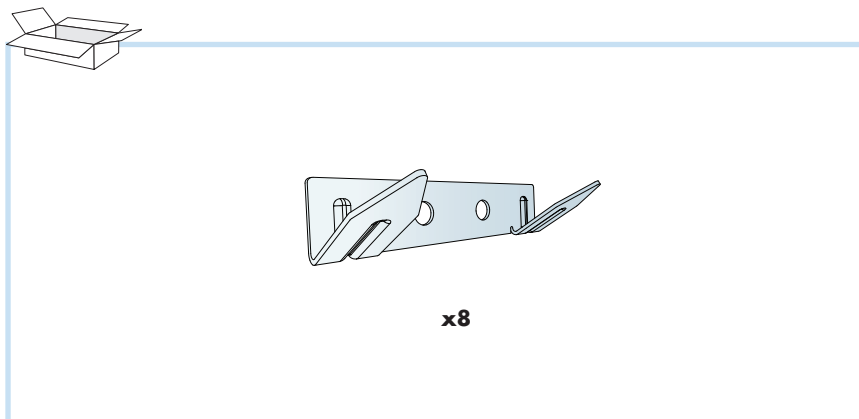

Alt 1

→ 1-5

Alt 2

→ 6-7

Alt 3

→ 8