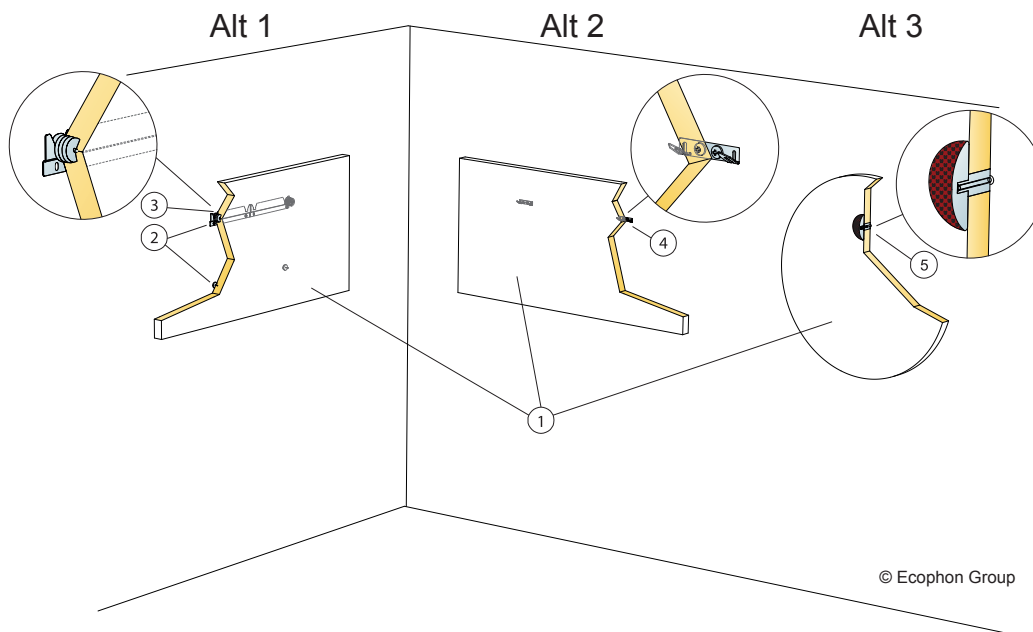

Akusto One SQ

M371/372

© Ecophon Group

- 1. Ecophon Akusto One SQ
600x600
1200x600
1200x300
Ø 600
Ø 800
Ø 1200

- 2. Connect One trim

- 3. Connect Absorber anchor one

- 4. Connect One hook fixing

- 5. Connect One fixing

Alt 1

→ 1-5

Alt 2

→ 6-7

Alt 3

→ 8

1a

1b

4a

4b

9

Ø 600
Ø 800
Ø 1200

10