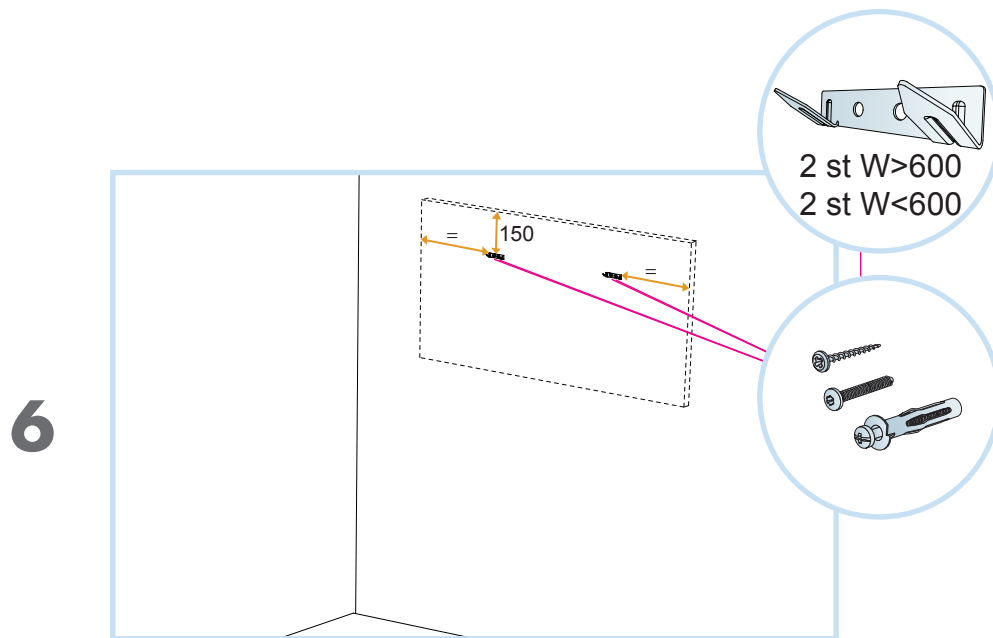

Akusto One SQ

M371/372

© Ecophon Group

- 1. Ecophon Akusto One SQ
600x600
1200x600
1200x300
Ø 600
Ø 800
Ø 1200

- 2. Connect One trim

- 3. Connect Absorber anchor one

- 4. Connect One hook fixing

- 5. Connect One fixing

4a

4b

9

Ø 600
Ø 800
Ø 1200

10