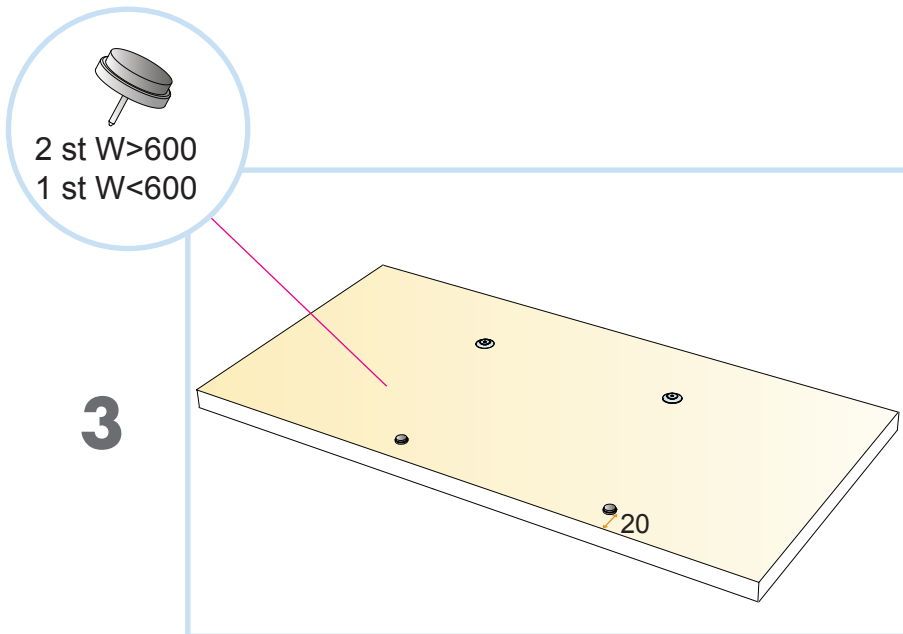

Akusto One SQ

M371/372

© Ecophon Group

- 1. Ecophon Akusto One SQ
600x600
1200x600
1200x300
Ø 600
Ø 800
Ø 1200

- 2. Connect One trim

- 3. Connect Absorber anchor one

- 4. Connect One hook fixing

- 5. Connect One fixing

Alt 1

→ 1-5

Alt 2

→ 6-7

Alt 3

→ 8

1a

1b

4a

4b

9

Ø 600
Ø 800
Ø 1200

10